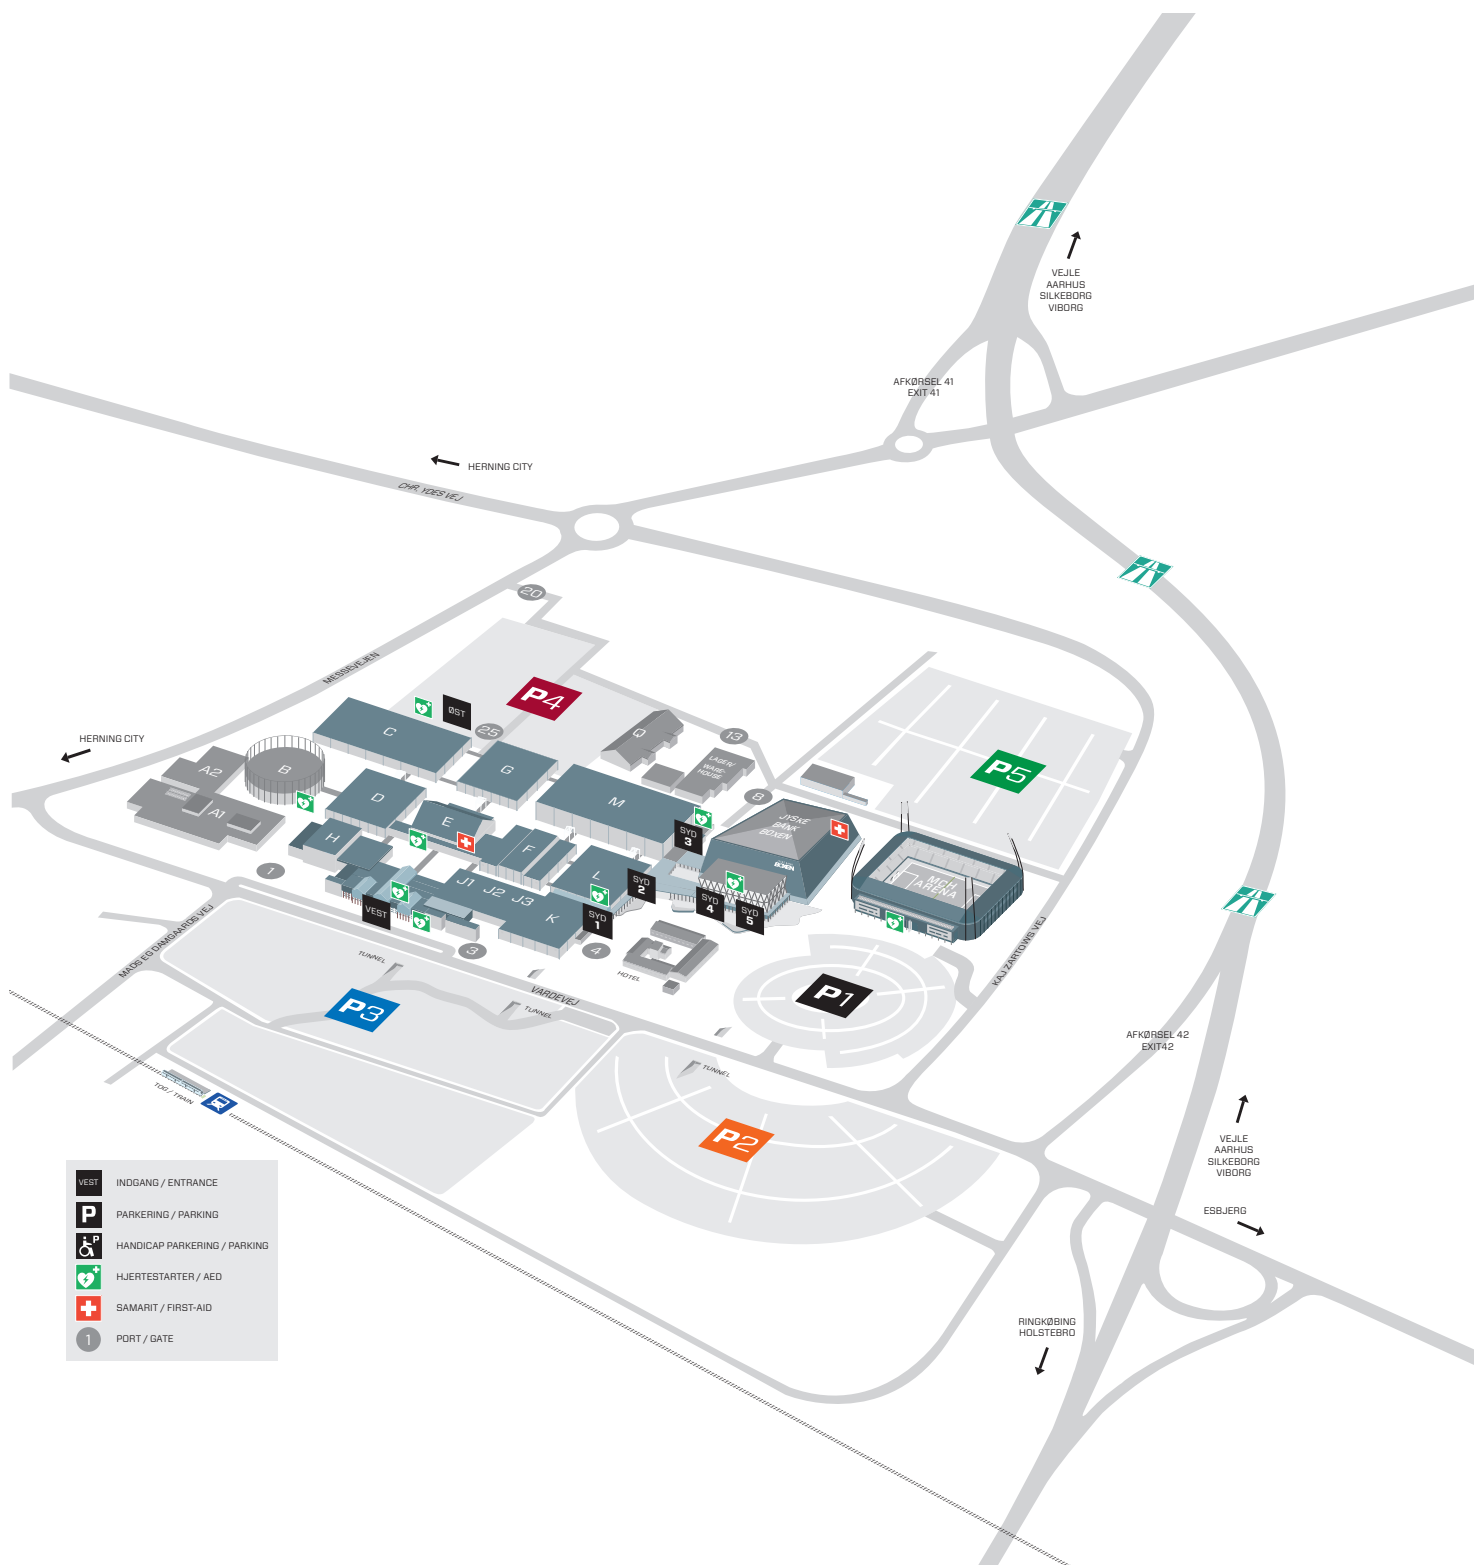

GENERELT OVERSIGTSKORT

MCH Messecenter Herning

V	INDGANG / ENTRANCE
P	PARKERING / PARKING
	HANDICAP PARKERING / PARKING
	HJERTESTARTER / AED
	SAMARIT / FIRST-AID
1	PORT / GATE